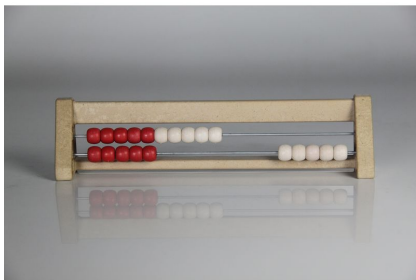

Rekenrek - 20
Bead Bar

£3.35 inc vat -
£2.79 ex vat

Additional Information

SKU	52942
Catalogue Product Title	Rekenrek 20 Bead Bar
2026 Catalogue Page	392
Age Suitability	3 Years+
Contents	1x Rekenrek - 20 bead bar Other resources pictured NOT included
Dimensions	Beads: Dia 1.3cm Frame size 25cm x 4.5cm x 6cm
Pack Size	1
Material	Frame made from recycled RE- Wood® stainless steel rods and screws
Warranty	1 Year

<https://www.cosydirect.com/rekenrek-20-bead-bar-52942>

Description

Support early number sense with this stable, sloped rekenrek made from RE-Wood®. With 20 beads in clear 5s

groupings, it helps children visualise counting, addition, subtraction and more. A durable and eco-friendly maths resource aligned with EYFS and NCETM approaches. Suitable for ages 3+.