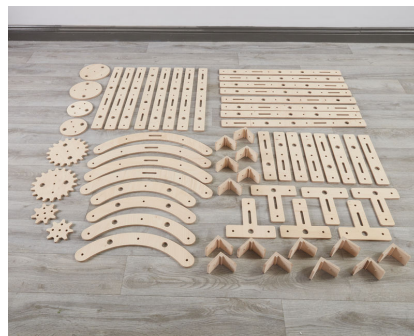

Stem Engineering
Construction Set

£270.00 inc vat -

£225.00 ex vat

Additional Information

SKU	36858
Manufacturer	Cosy
Catalogue Product Title	Stem Engineering Construction Set
2026 Catalogue Page	156
Age Suitability	3 Years+
Assembly	Requires Assembly
Contents	60+ Wooden Components 8 x broomstaves & bolts Other resources pictured NOT included
Pack Size	60
Warranty	1 Year

<https://www.cosydirect.com/stem-engineering-construction-set-36858>

Description

Turn your EYFS learning space or classroom into a thriving hub of imagination and engineering brilliance with the STEM Engineering Construction Set! With over 90 pieces, including 60+ wooden components, eight broomstaves, and bolts, this set is a treasure trove for young creators ready to build, experiment, and innovate. From crafting impressive bridges to quirky contraptions or sturdy structures, this versatile set unlocks endless opportunities for