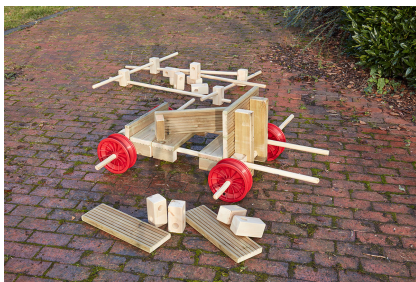

Beefy Broom
Frames And
Building Blocks Car
Kit - 30 Piece Set

£119.99 inc vat -
£99.99 ex vat

Additional Information

SKU	50794
Manufacturer	Cosy
Catalogue Product Title	BEEFY BROOM FRAMES AND BUILDING BLOCKS CAR KIT
2026 Catalogue Page	134
Age Suitability	3 Years+
Contents	30 Piece Set blocks, poles, and car kit included Different types of wheels available separately Washers and Wheels NOT included Other resources pictured NOT included
Pack Size	30
Warranty	1 Year
Contents may vary	Yes

<https://www.cosydirect.com/beefy-broom-frames-and-building-blocks-car-kit-30-piece-set-50794>

Description

Get building with the Beefy Broom Frames And Building Blocks Car Kit! This 30-piece set includes robust hardwood

poles and versatile blocks for creating sturdy structures or imaginative vehicles. Perfect for loose parts play and outdoor construction zones, this kit inspires teamwork and problem-solving in EYFS settings. Wheels sold separately.