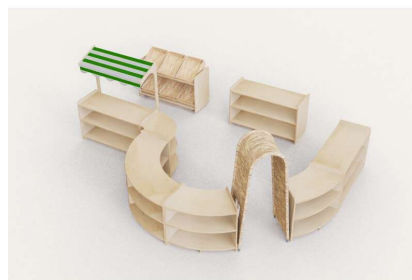

Rookie Open
Range Set Up - 10
Piece Set

£1,794.00 inc vat -

£1,495.00 ex vat

Additional Information

SKU	47380
Manufacturer	Cosy
Catalogue Product Title	ROOKIE OPEN RANGE SET UP
2026 Catalogue Page	470,528
Assembly	Requires Assembly
Contents	1x Wicker Doorway 3x Rookie Open Shelving Units 2x Rookie Curved Shelving Units 1x Rookie Large Curve Shelving Unit 1x Rookie Mobile Basket Shelf 1x Rookie Canopy 1x Padstow Large Tray Set - Set of 6
Dimensions	Various dimensions
Pack Size	10
Warranty	5 years

<https://www.cosydirect.com/rookie-open-range-set-up-10-piece-set-47380>

Description

Part of our Rookie Furniture Range, our Rookie Open Range Set Up features ten versatile pieces that can be arranged creatively. It includes a welcoming wicker doorway, three Rookie open shelving units, two curved shelving units, one large curved shelving unit, one mobile basket shelf, a Padstow basket set and a canopy—ideal for enhancing any play or learning environment.