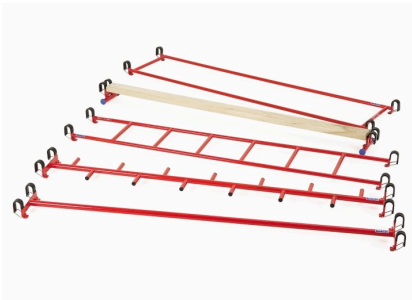

A Frame Linking
Set - 5 Piece Set

£731.99 inc vat -

£609.99 ex vat

Additional Information

SKU	35642
Catalogue Product Title	A FRAME LINKING SET 5 PIECES
2026 Catalogue Page	109
Age Suitability	3 Years+
Contents	<ul style="list-style-type: none">• 5x A Frame Connectors Set includes: <ul style="list-style-type: none">• 1x Parallel Bars• 1x Cat Ladder• 1x Balance Beam• 1x Ladder• 1x Pole
Dimensions	Each connector: L213cm
Pack Size	5
Warranty	1 Year
Option	7-12yrs

<https://www.cosydirect.com/a-frame-linking-set-5-piece-set-35642>

Description

Create exciting climbing trails, active zones and obstacle courses with this A Frame Linking Set. Includes 5 varied components to challenge gross motor skills, build confidence and keep physical development fun and flexible.