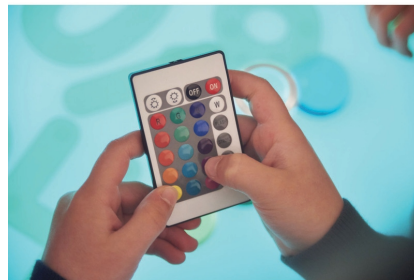

Sensory Mood
Light Table

£223.19 inc vat -
£185.99 ex vat

Additional Information

SKU	34204
Manufacturer	Tickit
Catalogue Product Title	SENSORY MOOD LIGHT TABLE
2026 Catalogue Page	272
Age Suitability	3 Years+
Contents	1x Sensory Mood Light Table Other resources pictured NOT included
Dimensions	H40cm x D70cm
Pack Size	1
Warranty	1 Year
Express Delivery	Express Under 5 Days

<https://www.cosydirect.com/sensory-mood-light-table-34204>

Description

A glowing sensory table with 16 colour settings and a calming, captivating glow. Perfect for light investigation, loose parts play and sensory rooms. The included remote makes colour changes easy. Use to support early STEM, curiosity,

and emotional regulation. Wipe-clean and suitable for collaborative group play. H40cm x D70cm.