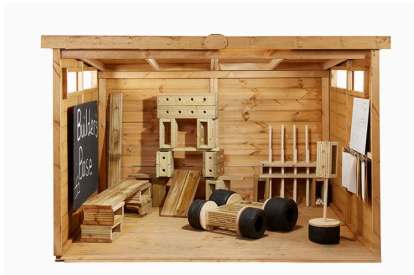

Collaborate & Innovate Ltd T/A Cosy Direct, Units
316-318 Fauld Industrial Estate, Fauld Lane, Fauld,
DE13 9HS

Tel: [01332 370152](tel:01332370152)

Email: sales@cosydirect.com

Web: www.cosydirect.com

SKU: 33605

Makerspace Construction Cabin

£1,174.80 inc vat -

£979.00 ex vat

Additional Information

SKU	33605
Manufacturer	Cosy
Catalogue Product Title	MAKERSPACE
2026 Catalogue Page	23,152,350
Assembly	Requires Assembly
Dimensions	H1.6 x W2.45 x D2.17m.
Pack Size	1
Warranty	10 years
Indoor or Outdoor Use	Outdoor Use

<https://www.cosydirect.com/makerspace-construction-cabin-33605>

Description

Welcome to the Makerspace Construction Cabin, the ultimate outdoor sanctuary for budding engineers and architects! This weatherproof cabin for EYFS settings fosters creativity, collaboration and STEM learning. With dimensions of H1.6m x W2.45m x D2.17m, it's spacious for various activities. Easy self-assembly makes it user-friendly, turning your outdoor space into a hub of innovation and fun, nurturing future engineers and inventors.