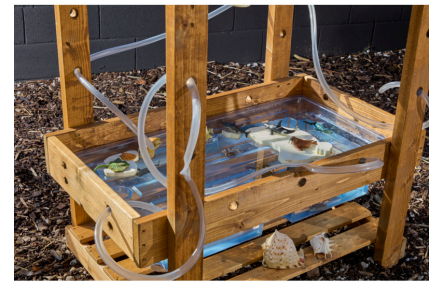

Water Activity
Centre

£594.00 inc vat -
£495.00 ex vat

Additional Information

SKU	33314
Manufacturer	Cosy
Catalogue Product Title	CLEAR EXPLORER
2026 Catalogue Page	190
Assembly	Requires Assembly
Dimensions	H1.4m x W79cm x L1.5m.
Pack Size	1
Material	Wood
Warranty	5 years

<https://www.cosydirect.com/water-activity-centre-33314>

Description

Introducing the Water Activity Centre, a dynamic water play station designed for early years settings. Featuring easy-to-reach platforms for experiments and a protective gable style roof canopy, it combines fun with fundamental learning. Children and educators will love this hands-on, engaging learning experience.