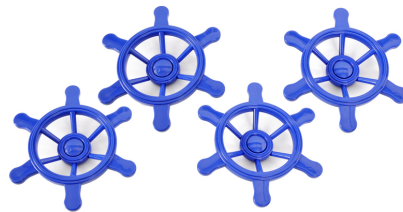

Ships Wheels - Set
of 4

£47.99 inc vat -

£39.99 ex vat

Additional Information

SKU	29653
Manufacturer	Cosy
Catalogue Product Title	SHIP'S WHEELS (4PK)
2026 Catalogue Page	131
Contents	4x Ships Wheels Other resources pictured NOT included
Dimensions	Dia 35cm
Pack Size	4
Warranty	1 Year
Colour may vary	Yes

<https://www.cosydirect.com/ships-wheels-set-of-4-29653>

Description

Set sail for a voyage of the imagination! Boost EYFS learners' creativity and gross motor skills, with Cosy's delightful Ship Wheels. Turn crates into cruise liners during construction fun, or play pretend as daring sailors. Made from light, durable materials, these 4 weatherproof wheels are the perfect outdoor loose parts. A great value, versatile addition to your early years playground.