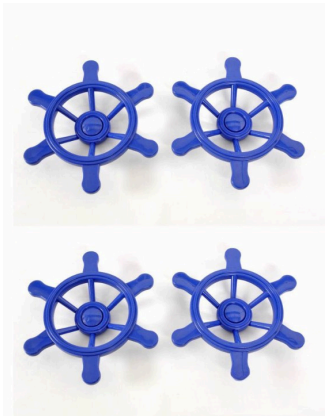

Ships Wheels - Set
of 4

£47.99 inc vat -

£39.99 ex vat

Additional Information

SKU	29653
Manufacturer	Cosy
Catalogue Product Title	SHIP'S WHEELS (4PK)
2026 Catalogue Page	131
Contents	4x Ships Wheels Other resources pictured NOT included
Dimensions	Dia 35cm
Pack Size	4
Warranty	1 Year
Colour may vary	Yes

<https://www.cosydirect.com/ships-wheels-set-of-4-29653>

Description

Set sail for a voyage of the imagination! Boost EYFS learners' creativity and gross motor skills, with Cosy's delightful Ship Wheels. Turn crates into cruise liners during construction fun, or play pretend as daring sailors. Made from light, durable materials, these 4 weatherproof wheels are the perfect outdoor loose parts. A great value, versatile addition to your early years playground.