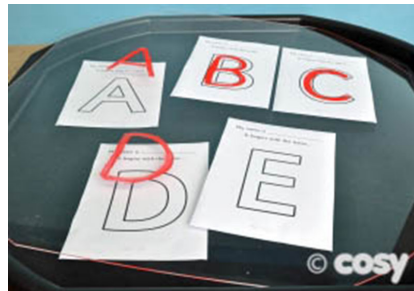

## Additional Information

SKU	27292
Manufacturer	Cosy
Catalogue Product Title	TUFF SPOT WRITABLE TOP
2026 Catalogue Page	222
Product Colour	Black
Dimensions	3mm thick.
Pack Size	1
Warranty	1 Year

<https://www.cosydirect.com/tuff-spot-tray-clear-writable-perspex-insert-27292>

## Description

Our Tuff Spot Tray Clear Writable Perspex Insert is a durable and versatile tool for Early Years and Key Stage 1 settings. It saves on laminating and printing costs, offering a reusable surface for educational activities. Easy to set up and clean, it promotes engaging learning experiences, fostering creativity and skill development.