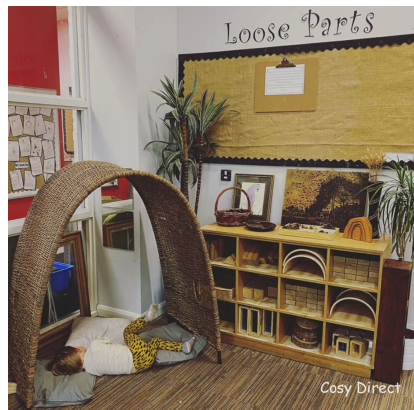

## Additional Information

SKU	25418
Manufacturer	Cosy
Catalogue Product Title	INDOOR OUTDOOR ARCH SET (2PK)
2026 Catalogue Page	50
Age Suitability	3 Years+
Contents	2 Piece Set   1x Outdoor Arch   1x Indoor Arch   Other resources pictured NOT included
Dimensions	H130cm x W120cm x L75cm
Pack Size	2
Material	Wicker
Safety Information	Check wicker regularly
Warranty	5 years
Colour may vary	Yes
Indoor or Outdoor Use	Indoor Use, Outdoor Use

## Description

---

Children can escape into a world of their own imaginations under one of our Indoor-Outdoor arches. With two per pack, you can create magical, secluded spaces where children feel safe to role play, read, or chat with friends – whatever the weather. Perfect for both indoor and outdoor settings.