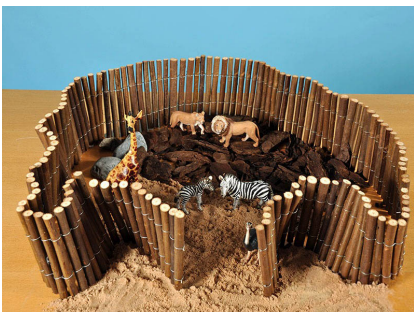

Willow Small World
Fencing / Path

£13.79 inc vat -
£11.49 ex vat

Additional Information

SKU	4380
Catalogue Product Title	WILLOW SMALL WORLD FENCING / PATH
2026 Catalogue Page	448
Age Suitability	3 Years+
Contents	1x Willow Small World Fencing / Path Other resources pictured NOT included
Dimensions	H5cm x L100cm
Pack Size	1
Material	Willow
Warranty	1 Year

<https://www.cosydirect.com/willow-small-world-fencing-path-4380>

Description

Build a small world path, pen or paddock in seconds with this easy-use willow fencing. Bend it, snip it, shape it your way. Perfect for EYFS and primary small world areas. Adds instant structure to any outdoor world play.