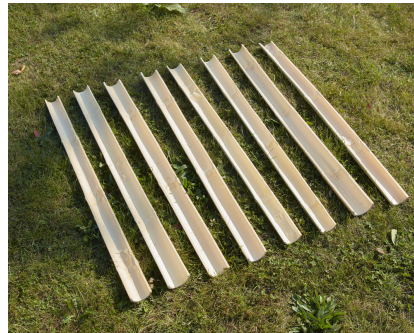

Bamboo Chutes -
Pack of 8 - (L)1m

£65.99 inc vat -
£54.99 ex vat

Additional Information

SKU	1489
Manufacturer	Cosy
Catalogue Product Title	BAMBOO CHUTES (8PK) 1m
2026 Catalogue Page	198
Dimensions	Dia 6-7cm.
Pack Size	8
Material	Bamboo
Warranty	1 Year

<https://www.cosydirect.com/bamboo-chutes-pack-of-8-1m-1489>

Description

Create a space for natural exploration with our Bamboo Chutes. These simple tools are far more than just bamboo sticks, they're the building blocks of creative play and scientific discovery. Constructing a water wall, experimenting with gravity, or creating a construction site, these bamboo chutes will be the stars of the show. A staple resource for any setting, adding a touch of nature-inspired fun to a variety of activities.