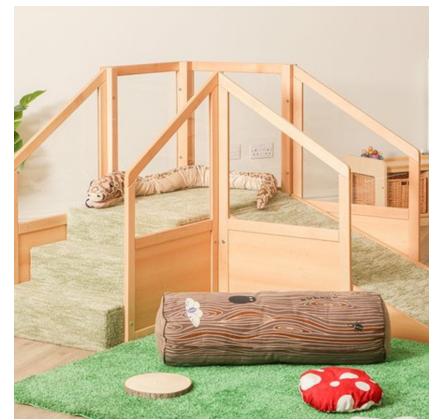

Climb and Crawl

£1,140.00 inc vat -

£950.00 ex vat

Additional Information

SKU	W43429
Age Suitability	6 Months+
Height	100cm
Width	L Shape - 173cm Straight - 233cm

<https://www.cosydirect.com/climb-and-crawl-w43429>