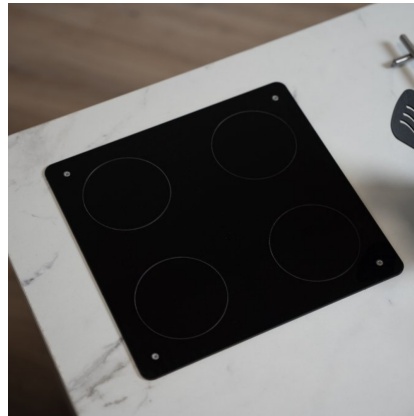

Kitchen Island

£648.00 inc vat -

£540.00 ex vat

Additional Information

SKU	W43428
Age Suitability	18 Months+
Height	45cm
Width	68cm

<https://www.cosydirect.com/kitchen-island-w43428>