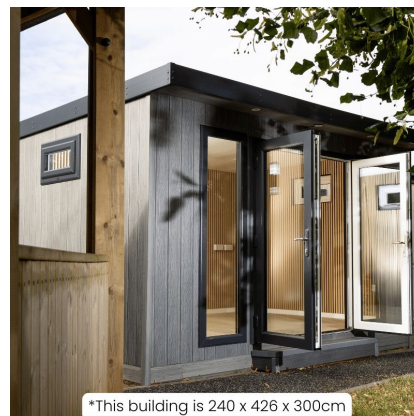

Cosy Outdoor
Classroom Building
- 240 x 426 x
300cm

£18,884.40 inc vat
- £15,737.00 ex
vat

Additional Information

SKU

W26910-Various

<https://www.cosydirect.com/cosy-outdoor-classroom-building-240-x-426-x-300cm-w26910-various>